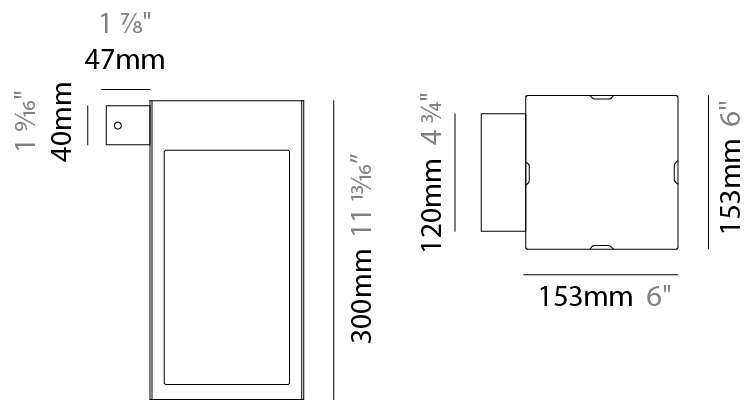

ETEREA SURFACE

E9W608-

base number   Color   Finish
Temperature   Options

PROJECT
TYPE
SPECIFIER
QUANTITY
DATE

1. To build a product code in our configurator select the specify button on the base model # product page
2. To build a manual product code on this datasheet choose from the options listed below in blue font and add the suffix to the base model #

GENERAL

Series: Eterea
Partner: Platek
Division: Exterior
Installation: Surface
Product Type: Wall Surface
Mounting Location: Wall

PHYSICAL

Shape: Rectangle
Length (mm): 153
Length (in): 6
Width (mm): 153
Width (in): 6
Height (mm): 300
Height (in): 11 ¹³/₁₆
Weight (kg): 2.6
Fixture Finish: [ANT / BLK / BRZ / COR / RSB / WHI](#)
Fixture Material: Stainless Steel
Primary Material: Stainless Steel

ELECTRICAL

Lamp Type: LED
Input Wattage (W): 9.6
Total Output Wattage (W): 9.5
Dimming: Electronic Low Voltage Dimming to 20%
Input Voltage (V): 120

LED

Color Temperature (°K): [2700 / 3000](#)
Max. Delivered Lumen (lm): 385
Nominal Lumen (lm): 900
Lamp Life (hrs): 60000

OPTICAL

Beam Angle: 114

RATINGS AND CERTIFICATIONS

Certified By: Certified for North American Standards
IP rating: IP65
IK Rating: IK08
Bug Rating: B0 U0 G0