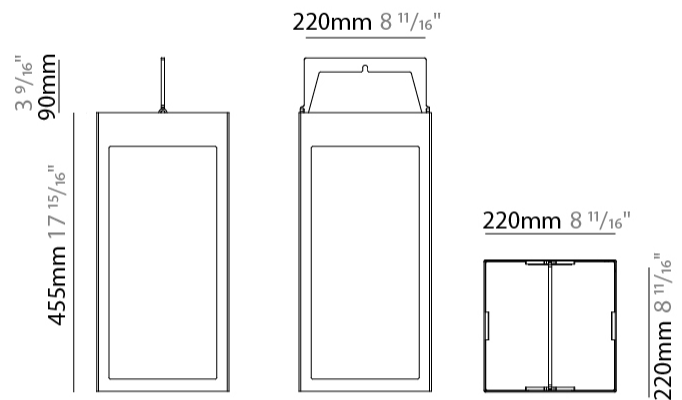

ETEREA PORTABLE

E9B151- -

base number	Color	Finish
	Temperature	Options

1. To build a product code in our configurator select the specify button on the base model # product page
2. To build a manual product code on this datasheet choose from the options listed below in blue font and add the suffix to the base model #

GENERAL

Series: Eterea
Partner: Platek
Division: Exterior
Installation: Portable
Product Type: Bollard - Garden
Mounting Location: Floor
Light Distribution: Direct

PHYSICAL

Shape: Rectangle
Length (mm): 216
Length (in): 8 1/2
Width (mm): 216
Width (in): 8 1/2
Height (mm): 455
Height (in): 17 15/16
Weight (kg): 6.3
Weight (lbs): 13.8
Diffuser: Painted extraclear glass
Fixture Finish: WHI / ANT / COR
Holder Finish: Chrome
Fixture Material: Stainless Steel
Primary Material: Stainless Steel
Cable Details: Supplied with one power supply cable 5m in length
Upon Request: Bolt Down

ELECTRICAL

Lamp Type: LED
Input Wattage (W): 17.5
Total Output Wattage (W): 16.5
Dimming: Non-Dimmable
Input Voltage (V): 120

LED

Color Temperature (°K): 3000 / 4000
Max. Delivered Lumen (lm): 735 / 765
Nominal Lumen (lm): 1550 / 1612
CRI: >80 CRI
Lamp Life (hrs): 60000

OPTICAL

Optic°: 114

RATINGS AND CERTIFICATIONS

Certified By: Certified for North American Standards
IP rating: IP65
IK Rating: IK08
Bug Rating: B0 U0 G0
Upon Request: Higher Maximum Ambient Temperature