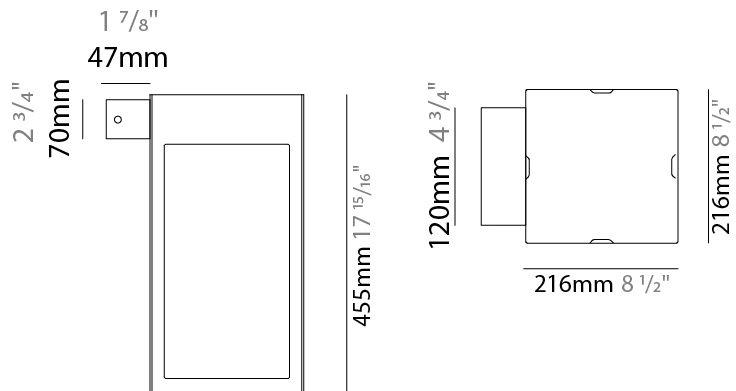

PROJECT
TYPE
SPECIFIER
QUANTITY
DATE

ETEREA SURFACE

E9W609- -
base number   Color   Finish
                         Temperature   Options

1. To build a product code in our configurator select the specify button on the base model # product page
2. To build a manual product code on this datasheet choose from the options listed below in blue font and add the suffix to the base model #

GENERAL

Series: Eterea
Partner: Platek
Division: Exterior
Installation: Surface
Product Type: Wall Surface
Mounting Location: Wall

PHYSICAL

Shape: Rectangle
Length (mm): 216
Length (in): 8 1/2
Width (mm): 216
Width (in): 8 1/2
Height (mm): 455
Height (in): 17 15/16
Weight (kg): 6.1
Weight (lbs): 13.4
Diffuser: Painted extraclear glass
Fixture Finish: [ANT / BLK / BRZ / COR / RSB / WHI](#)
Fixture Material: Stainless Steel
Primary Material: Stainless Steel
Cable Details: Supplied with one power supply cable 5m in length

ELECTRICAL

Lamp Type: LED
Input Wattage (W): 17.5
Total Output Wattage (W): 16.5
Dimming: Electronic Low Voltage Dimming to 20%
Input Voltage (V): 120

LED

Color Temperature (°K): [2700 / 3000](#)
Max. Delivered Lumen (lm): 735 / 765
Nominal Lumen (lm): 1550 / 1610
CRI: >80 CRI
Lamp Life (hrs): 60000

OPTICAL

Optic°: 114
Beam Angle: Wide

RATINGS AND CERTIFICATIONS

Certified By: Certified for North American Standards
IP rating: IP65
IK Rating: IK08
Bug Rating: B0 U0 G0
Upon Request: Higher Maximum Ambient Temperature